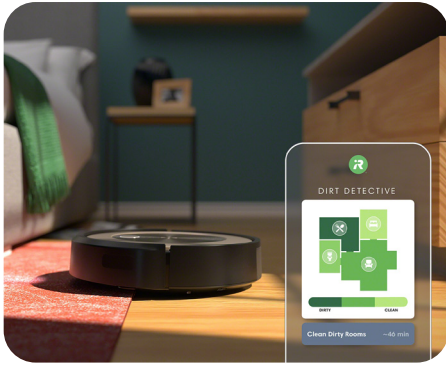

iRobot®

Roomba® Robot Vacuum

Roomba j9+ Fast Facts

iRobot's most powerful and smartest robot vacuum, the Roomba® j9+ is designed to thoroughly clean and freshen larger homes and those with furry pets. Based on years of cleaning research, it is designed and equipped with 100% more suction power¹, a longer lasting battery² and more pet features than any other robot vacuum.

No.1 robot vacuum for dirt and dust pickup³

- iRobot's smartest, most powerful robot vacuum yet for rough or fine debris pickup. Dirt Detective, powered by iRobot OS, automatically cleans the dirtiest room first.
- The Roomba j9+ robot vacuum cleans deeper¹, pulling up embedded pet hair, dust, and debris from floors and carpets with 100% stronger power-lifting suction¹. It's the #1 robot vacuum for dirt and dust pickup.³
- Carpet Boost automatically adjusts suction when it detects carpets for a deeper, more efficient cleaning of different messes.

Identifies obstacles and avoids hazards to finish the job

- Roomba j9+ doesn't just learn your home, it reacts to it in real time with PrecisionVision Navigation, giving the robot the ability to identify and avoid common obstacles, such as cords, clothes, shoes, socks, backpacks, pet bowls, pet toys and solid pet waste.
- The Roomba j9+ recognizes more than 80 common objects,⁴ which enables the robot to also clean more specific places on command, like around couches, counters, dining tables, stove or oven, pet bowls and kitty litter boxes.
- Built with more pet features than any other robot, Roomba j9+ guarantees that it will identify and avoid solid pet waste; backed by a 'Pet Owner Official Promise,' iRobot will replace any Roomba j9+ that doesn't avoid pet waste.⁵